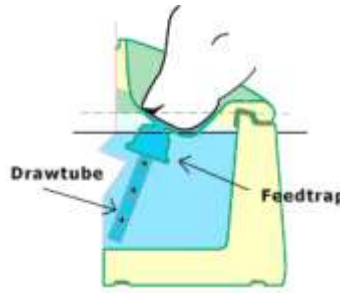

Heavily Insulated Low energy use !
Open bowl design / Draw Tube for natural drinking action
External Drain Plug & Adj for Water Level
Sledge hammer tough, molded plastic construction
Feed trap keeps feed debris out of the reservoir

** Prices Include 18 % off
FOB La Salle, CO **

*No lids, balls, or flaps.
Horses use their natural
sucking method to drink
from the open hole.*

No lids, flaps, or balls for the animal to move

** Prices Include 18 % off FOB La Salle, CO **