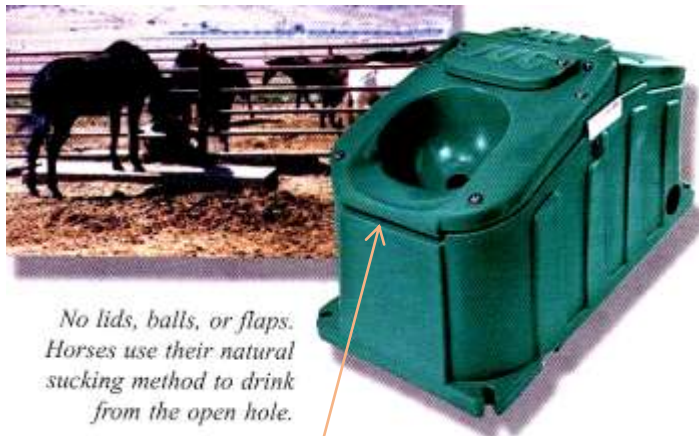

101 One Hole (Energy Free) Retail $ 580 Sale $ 476
101 One Hole (With Heat) Retail $ 625 Sale $ 513

202 Two Hole (Energy Free) Retail $ 740 Sale $ 607
202 Two Hole (With Heat) Retail $ 785 Sale $ 644

404 Four Hole (Energy Free) Retail $ 995 Sale $ 816
404 Four Hole (With Heat) Retail $ 1,040 Sale $ 853

303 Corner (Energy Free) Retail $ 319 Sale $ 262
303 Corner (With Heat) Retail $ 349 Sale $ 286

Heavily Insulated Low energy use !
Open bowl design / Draw Tube for natural drinking action
External Drain Plug & Adj for Water Level
Sledge hammer tough, molded plastic construction
Feed trap keeps feed debris out of the reservoir

** Prices Include 18 % off
FOB La Salle, CO **

*No lids, balls, or flaps.
Horses use their natural
sucking method to drink
from the open hole.*