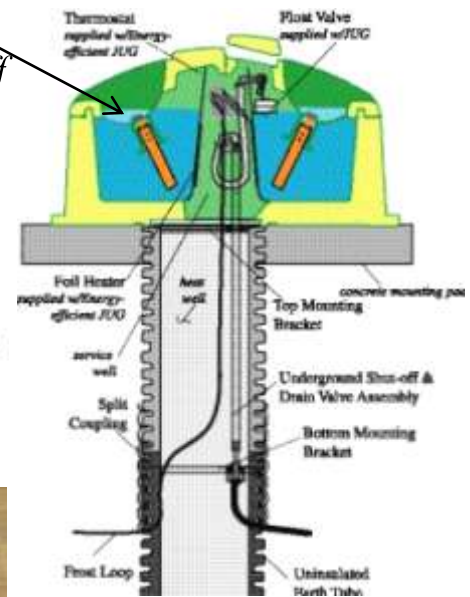

404 Four Hole (Energy Free) Retail \$ 995 Sale \$ 816
404 Four Hole (With Heat) Retail \$ 1,040 Sale \$ 853

303 Corner (Energy Free) Retail \$ 319 Sale \$ 262
303 Corner (With Heat) Retail \$ 349 Sale \$ 286

Heavily Insulated Low energy use !
Open bowl design / Draw Tube for natural drinking action
External Drain Plug & Adj for Water Level
Sledge hammer tough, molded plastic construction
Feed trap keeps feed debris out of the reservoir

** Prices Include 18 % off
FOB La Salle, CO **

*No lids, balls, or flaps.
Horses use their natural
sucking method to drink
from the open hole.*

No lids, flaps, or balls for the animal to move

** Prices Include 18 % off FOB La Salle, CO **