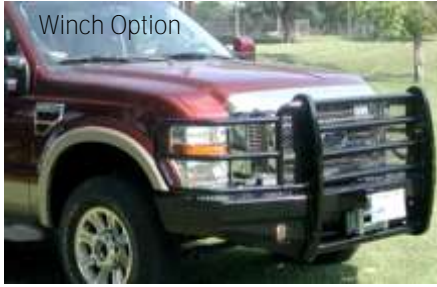

Legend Series

Winch Option

Legend series front bumper replacement is designed to take an impact both on and off the road. Front bumpers are finished with quality black pearl powder coating. Front Hitch Receiver. Available most 3/4-1 ton trucks (Some 2 ton models)

Front Legend Bumper w/ Receiver *Retail \$ 1,344 Sale \$ 1,075*

Front Legend Bumper w/ Winch Option *Retail \$ 1,499 Sale \$ 1,199*

** Prices to Subject to Change W/out Notice Prices Do Not Inc. Freight or Taxes **

Winch Option

Summit Series

Summit series front bumper replacement is built out of 12-gauge diamond plate steel, it is lighter weight than the legend series but durable and offers added protection to your truck. With the new development of the patented H2R (hidden 2" receiver) the choice is yours.

Front Summit Bumper *Retail \$ 1,121 Sale \$ 897*

Front Receiver Hitch *Retail \$ 174 Sale \$ 139*

** Prices to Subject to Change W/out Notice Prices Do Not Inc. Freight or Taxes **

Bull Nose

Legend series front bumper replacement is designed to take an impact both on and off the road. Front bumpers are finished with quality black pearl powder coating. Front Hitch Receiver.