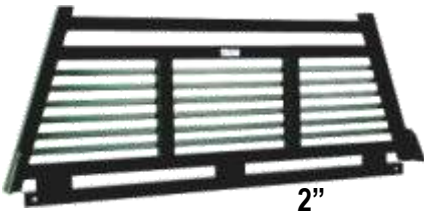

Back Bumpers

Ranch Hand Back Bumpers are designed to provide you a stable platform while providing maximum protection and towing capacity. Our Cowboy and Dually back bumpers are V-5 tested to 1000 lbs tongue weight and 10,000 lbs towing capacity or 500 lbs tongue weight and 5000 lbs towing capacity. Ranch Hand Back Bumpers are black pearl powder coat.

Cowboy Back Bumper 10" Drop w/ Lights Retail $ 640 Sale $ 512

Summit w/ Lights Retail $ 560 Sale $ 448

Dually 10" Drop w/ Lights Retail $ 983 Sale $ 786

* Prices to Subject to Change W/out Notice Prices Do Not Inc. Freight or Taxes *

2"

The Head Ache Rack is constructed of 14 gauge, 2 inch, square tubing and 11 gauge 2" x 6" tubing. With or with out lights: 2 oval red lights, which function as taillights and 2 oval clear lights, which function as back up or work lights.

Must be installed with short rails or bed caps.

Hauler w/ Lights & Full Louver Retail $ 703 Sale $ 562

Hauler w/ Lights Window Cut Retail $ 670 Sale $ 536

2" Full Louver Retail $ 575 Sale $ 460

2" Window Cut Retail $ 543 Sale $ 434

**** Prices to Subject to Change W/out Notice
Prices Do Not Inc. Freight or Taxes ****

Bed Rails are made of 12-gauge diamond plate and contoured to protect the truck bed.

Short Rails 32" Long Retail $ 139 Sale $ 111

Bed Cap with Rail Retail $ 321 Sale $ 257

Bed Cap with out Rail Retail $ 248 Sale $ 198

**** Prices to Subject to Change W/out Notice
Prices Do Not Inc. Freight or Taxes ****

Steps set of 2 (Dodge, Ford, Chevy, GMC) Retail $ 228 Sale $ 182

Bolt on Receiver Tube Retail $ 93 Sale $ 74

Cross Box 69" L x 20" W x 15½" H Retail $ 714 Sale $ 571

Mini Job Box 46" L x 19" W x 18" H Retail $ 628 Sale $ 502

**** Prices to Subject to Change W/out Notice
Prices Do Not Inc. Freight or Taxes ****